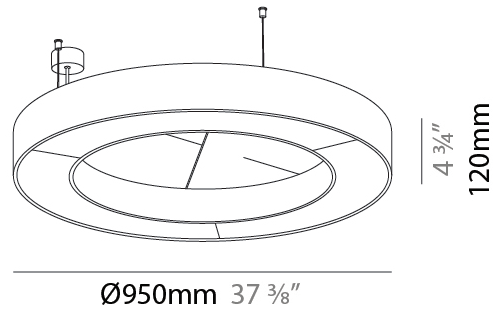

GENERAL

Series: Glorious Acoustic
Partner: Prolicht
Division: Architectural
Installation: Suspension
Product Type: Acoustic
Mounting Location: Ceiling
Light Distribution: Direct / Indirect

PHYSICAL

Shape: Round
Diameter (mm): 950
Diameter (in): 37 ³/₈
Width (mm): 120
Width (in): 4 ³/₄
Diffuser: PMMA - Opal / Micro-Prism
Fixture Finish: SSR / BKV / CWI / CRY / HAB / UFT / ITA / RUA / FTG / MYG / LOD / PUS / FRO / FUP / KIA / POP / BLS / SPG / MEY / GOH / CHC / COM / ABZ / JAG / OBR / MOS / ROR
Acoustic Finish: SFW / CYW / SEE / SYN / MTS / PMB / TTN / CYB / STO / DPE / BES / SHB / ARE / ANE / VRD / CRF
Fixture Material: Aluminum
Primary Material: Acoustic
Cable Details: 2000mm / 78 3/4" or 6000mm / 236 1/4" Transparent Cable

ELECTRICAL

Lamp Type: LED (Zhaga Standard)
Input Wattage (W): 64
Total Output Wattage (W): 58.2
Dimming: Tri-Mode (Non-Dimming and Phase Dimming (120Vac only) and 0-10V Dimming)
Driver Included: Yes
Driver Location: Integrated
Driver Type: Constant Current - Universal
Driver Class: Class 2
Input Voltage (V): 120 - 277

LED

Color Temperature (°K): 2700 / 3000 / 3500 / 4000
Max. Delivered Lumen (lm): Max 7331
Nominal Lumen (lm): Max 9535
CRI: >90 CRI
Lamp Life (hrs): 50000

OPTICAL

RATINGS AND CERTIFICATIONS

Certified By: CSA Certified to UL and CSA Standards
IP rating: IP20