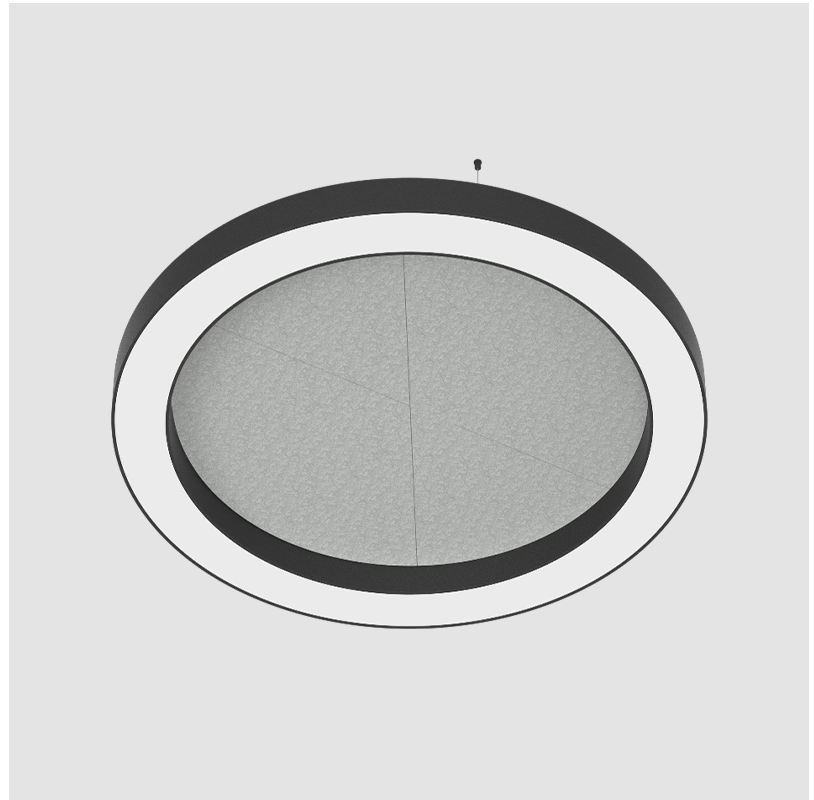

GENERAL

Series: Glorious Acoustic
Partner: Prolicht
Division: Architectural
Installation: Suspension
Product Type: Acoustic
Mounting Location: Ceiling
Light Distribution: Direct

PHYSICAL

Shape: Round
Diameter (mm): 950
Diameter (in): 37 ³/₈
Width (mm): 120
Width (in): 4 ³/₄
Diffuser: [PMMA - Opal / Micro-Prism](#)
Fixture Finish: [SSR / BKV / CWI / CRY / HAB / UFT / ITA / RUA / FTG / MYG / LOD / PUS / FRO / FUP / KIA / POP / BLS / SPG / MEY / GOH / CHC / COM / ABZ / JAG / OBR / MOS / ROR](#)
Acoustic Finish: [SFW / CYW / SEE / SYN / MTS / PMB / TTN / CYB / STO / DPE / BES / SHB / ARE / ANE / VRD / CRF](#)
Fixture Material: Aluminum
Primary Material: Acoustic
Cable Details: 2000mm / 78 3/4" or 6000mm / 236 1/4" Transparent Cable

ELECTRICAL

Lamp Type: LED (Zhaga Standard)
Input Wattage (W): 44
Total Output Wattage (W): 40
Dimming: [Tri-Mode (Non-Dimming and Phase Dimming (120Vac only) and 0-10V Dimming)](#)
Driver Included: Yes
Driver Location: Integrated
Driver Type: Constant Current - Universal
Driver Class: Class 2
Input Voltage (V): 120 - 277

LED

Color Temperature (°K): [2700 / 3000 / 3500 / 4000](#)
Max. Delivered Lumen (lm): 4947 / 5153 / 6051 / 5239
Nominal Lumen (lm): 5475 / 5946 / 6982 / 6045
CRI: >90 CRI
Lamp Life (hrs): 50000

OPTICAL

RATINGS AND CERTIFICATIONS

Certified By: CSA Certified to UL and CSA Standards
IP rating: IP20